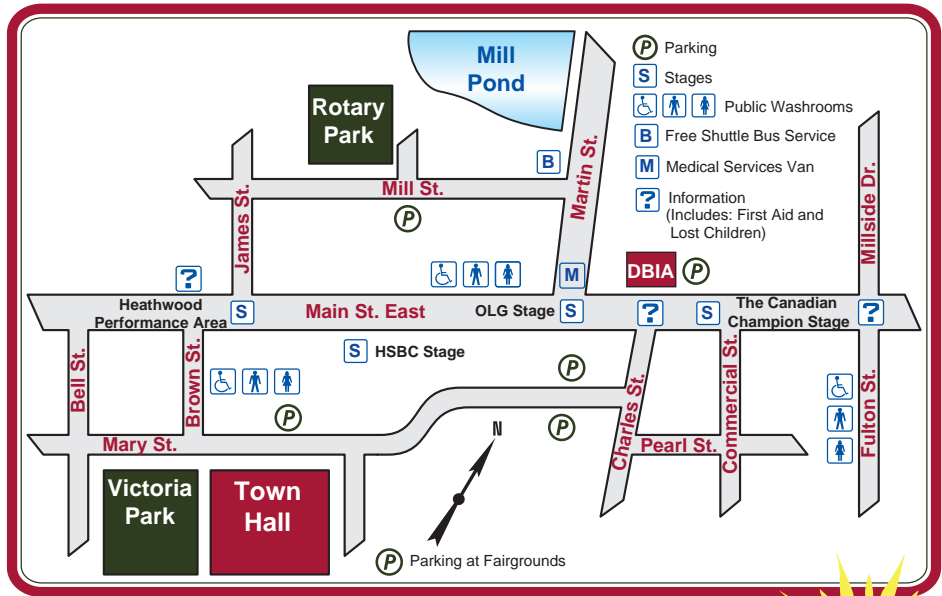

Downtown Milton Street Festival

June 6, 2009

3:00 pm - midnight

Schedule for the Day

3:00 - 11:00 pm

- OLG Stage (Main and Martin)
- The Canadian Champion Stage (Main and Commercial)
- HSBC Stage (In front of Knox Church)
- Heathwood Performance Area (Main and James)

3:45 pm

- Greetings/Welcome - OLG Stage (Main and Martin)

Safety First!

Please...

- Leave your pets at home as the festival is not an ideal environment for animals.
- Dismount from bikes and skateboards.

Milton Transit Shuttle Service

(See next page for shuttle route map)

FREE!

Leave Downtown (Centennial)	John Tonelli Sports Centre	Yates and Thompson	Trudeau and Louis St Laurent	Milton GO Station	Maple and Thompson	Allendale and Seniors' Centre	Arrive Downtown (Centennial)
--	--	--	--	2:35	2:40	2:50	2:55
3:00	3:06	3:12	3:17	3:25	3:30	3:40	3:45
3:50	3:56	4:02	4:07	4:15	4:20	4:30	4:35
4:40	4:46	4:52	4:57	5:05	5:10	5:20	5:25
5:30	5:36	5:42	5:47	5:55	6:00	6:10	6:15
6:20	6:26	6:32	6:37	6:45	6:50	7:00	7:05
7:10	7:16	7:22	7:27	7:35	7:40	7:50	7:55
8:00	8:06	8:12	8:17	8:25	8:30	8:40	8:45
8:50	8:56	9:02	9:07	9:15	9:20	9:30	9:35
9:40	9:46	9:52	9:57	10:05	10:10	10:20	10:25
10:30	10:36	10:42	10:47	10:55	11:00	11:10	11:15
11:30	11:36	11:42	11:47	11:55	midnight	12:10	--

Sponsors:

Hosted by:

Downtown Milton Street Festival Shuttle Service

Sponsored by:

Be kind to the environment - take Milton Transit!