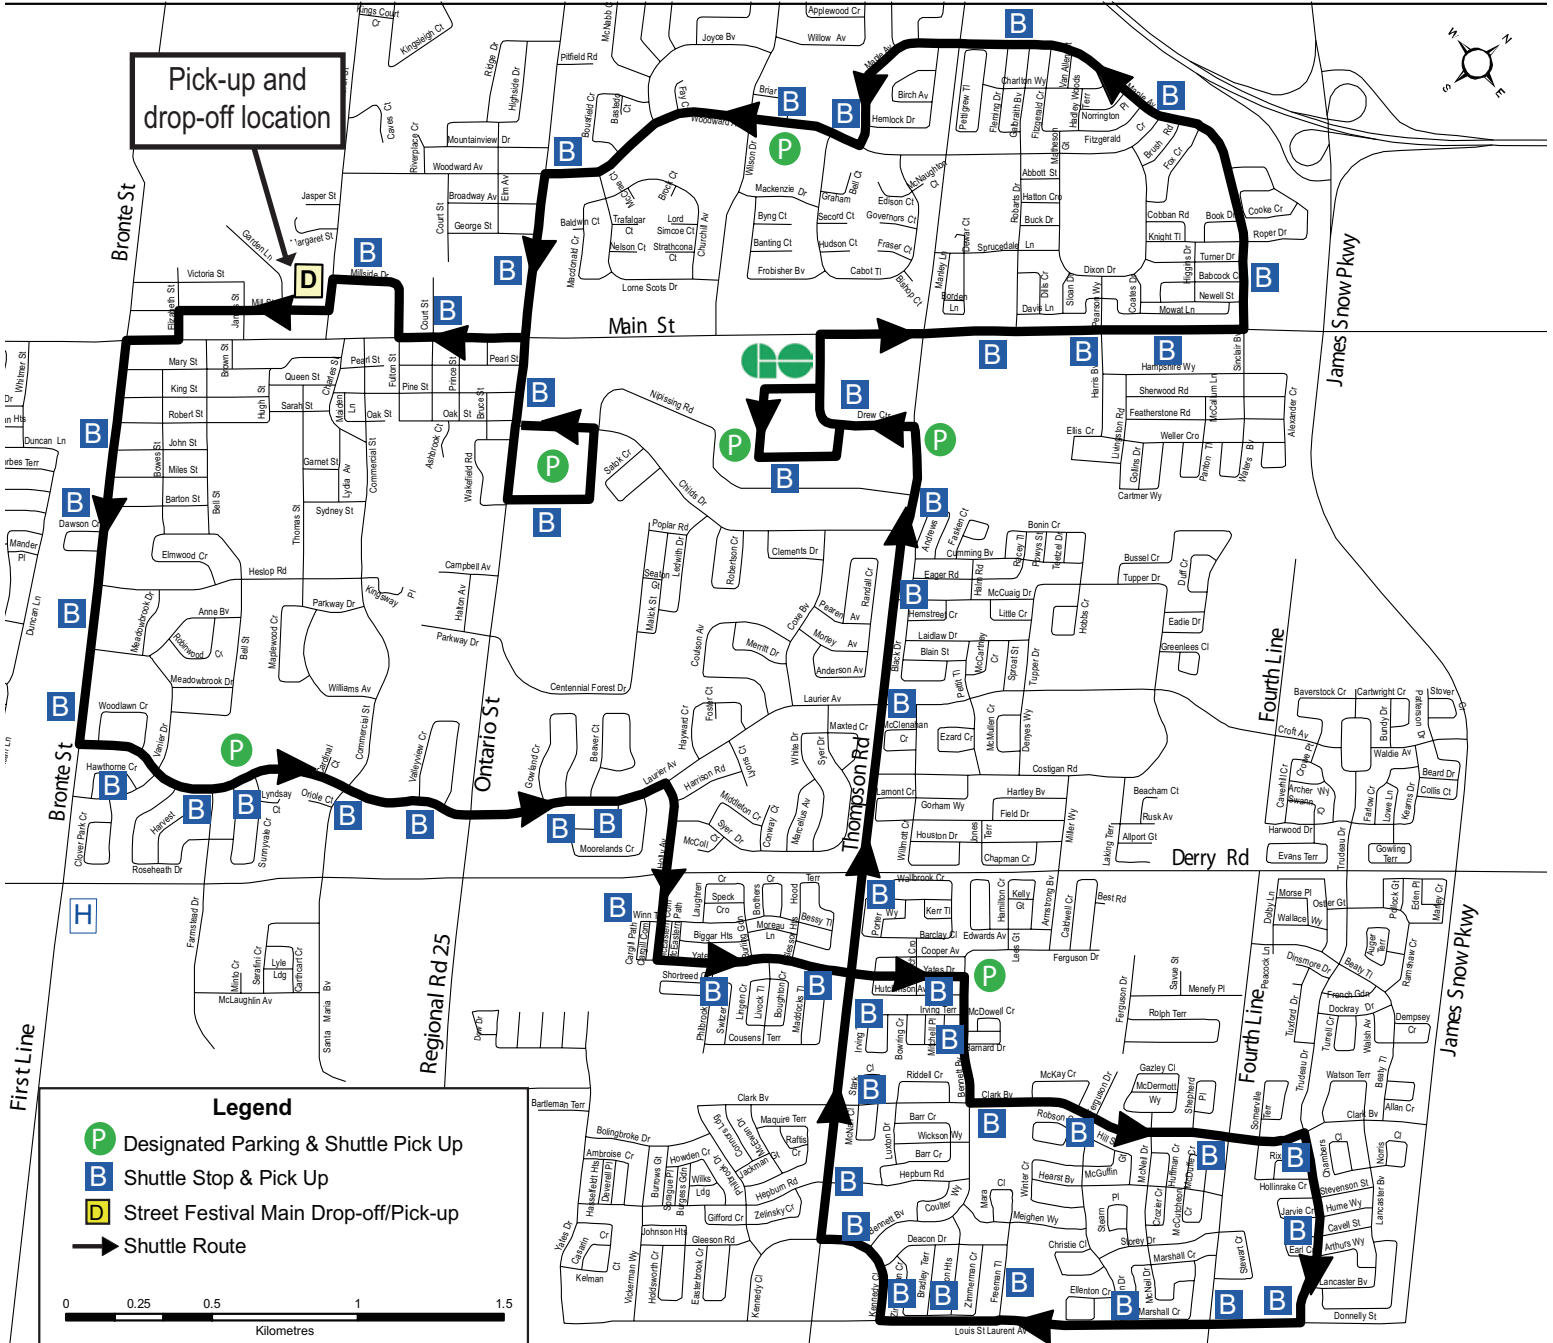

Downtown Milton Street Festival Shuttle Service

Sponsored by:

Be kind to the environment - take Milton Transit!